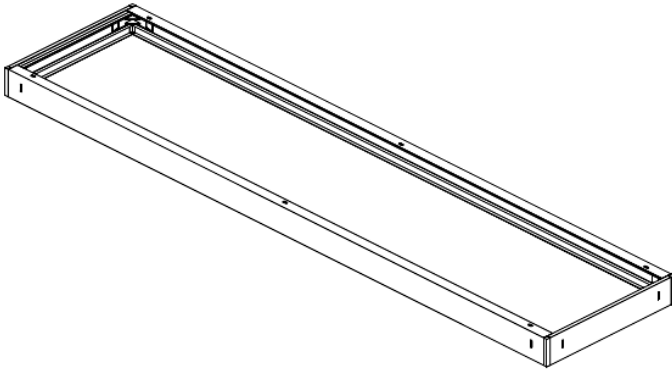

JOB NAME: _____

DATE: _____

TYPE: _____

DIMENSIONS:

24"(L) x 24"(H) x 2.75"(D)

LPNG-SRFC-1X4

SURFACE MOUNTING KIT FOR 1X4 PANEL

- Surface mounting kit for 1X4 panel
- Material: Aluminum
- Finish: White